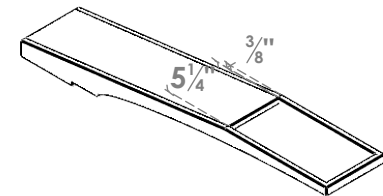

ITEM NUMBER: BRCPC060X32000X04000IMP

6"W X 32"D X 4"H IMPERIAL ARCHITECTURAL GRADE PVC CLOSED KNEE BRACE

SIDE PROFILE

FRONT PROFILE

ISOMETRIC

EKENA MILLWORK
2300 WEST MAIN ST.
CLARKSVILLE, TX 75426
TOLL FREE: 866-607-0453
WWW.EKENAMILLWORK.COM