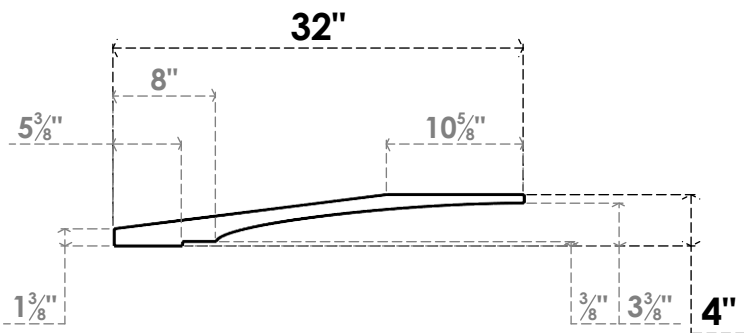

ITEM NUMBER: BRCPC060X32000X04000IMP

6"W X 32"D X 4"H IMPERIAL ARCHITECTURAL GRADE PVC CLOSED KNEE BRACE

SIDE PROFILE

FRONT PROFILE

ISOMETRIC

EKENA MILLWORK
2300 WEST MAIN ST.
CLARKSVILLE, TX 75426
TOLL FREE: 866-607-0453
WWW.EKENAMILLWORK.COM