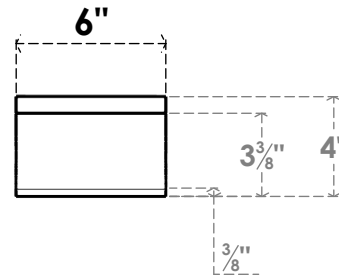

ITEM NUMBER: BRCPC060X32000X04000IMP

6"W X 32"D X 4"H IMPERIAL ARCHITECTURAL GRADE PVC CLOSED KNEE BRACE

SIDE PROFILE

FRONT PROFILE

ISOMETRIC

EKENA MILLWORK
2300 WEST MAIN ST.
CLARKSVILLE, TX 75426
TOLL FREE: 866-607-0453
WWW.EKENAMILLWORK.COM